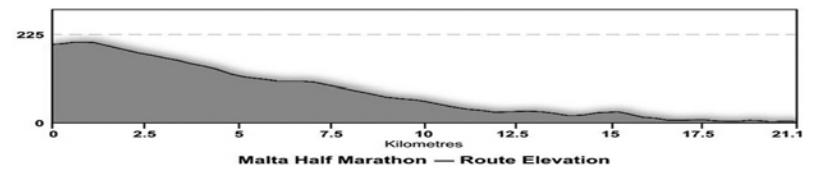

Full Marathon ——— 42.2km

Half Marathon ——— 21.1km

-  Water station
-  Sponge station
-  Powerade station

- Toilets 
- Band 