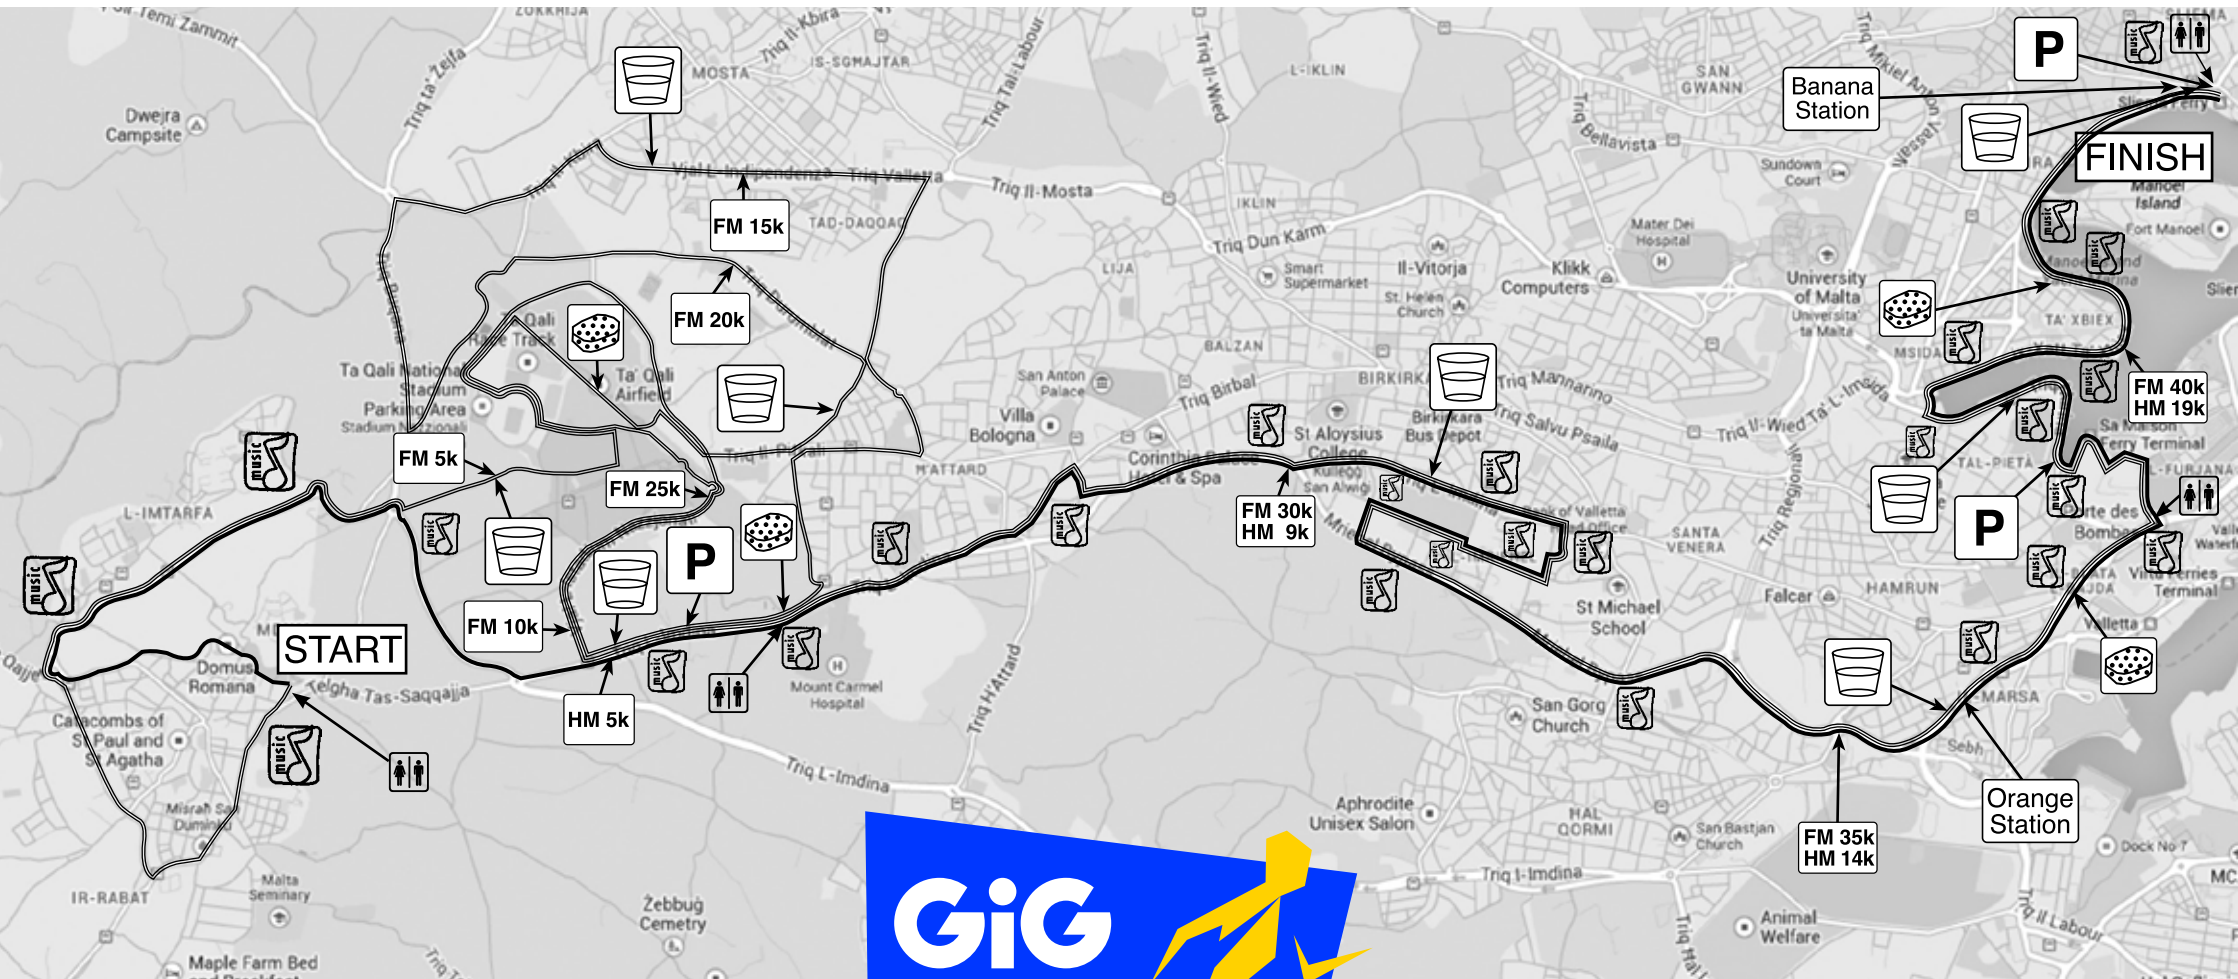

Full Marathon ——— 42.2km

Half Marathon ——— 21.1km

-  Water station
-  Sponge station
-  Powerade station

- Toilets 
- Band 